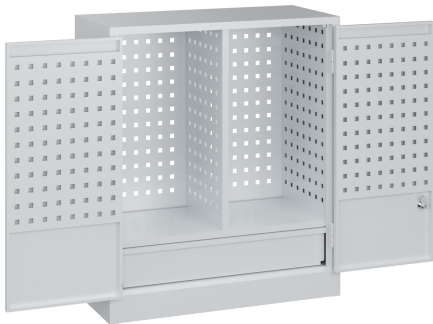

## C+P tool cabinets, color: RAL 7035 light gray Basis, 800x700x300mm

Tool cabinets, color: RAL 7035 light gray Basis, tool cabinet, doors closing in the middle in pairs, can be locked together in the middle with cylinder locks and 2 keys, double-walled with perforated panel perforations, smooth outside. Version with center partition and holes in the rear panel for wall mounting, rear panel, center partition and double side walls with perforated panel punchings, drawer with full extension slide in the lower cabinet area, color: RAL 7035 light gray, dimensions (H x W x D): 800 x 700 x 300 mm