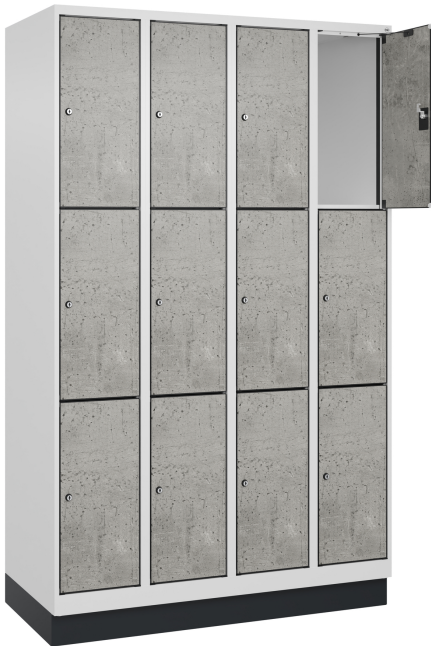

# C+P Evolo PLUS assembled box lockers, base, 12 cases, 1950x1200x500mm

Assembled box locker Evolo PLUS, 4 compartments with 3 cases each, compartment widths 300 mm, body made of sturdy steel construction with high-quality enamel coating for high UV and corrosion resistance, specially break-open protected construction in accordance with level C of DIN 4547, on 100 mm high base made of plastic for extended corrosion protection, with level adjustment, door opening limiter 90 degrees, as protection against overstretching the door, door(s) hinged on the right, Omission label frame, HPL decor doors (solid core), with soft stop, door mounted on bolt hinges, 12 cylinder locks with 2 keys, locking circuit up to 1000 different key numbers, dimensions (H x W x D): 1950 x 1200 x 500 mm, Color: RAL 9016 traffic white, Solid-core - doors: decor concrete skyline, Base: RAL 7021 black gray

## Product advantages:

- + Practical assembled box lockers for locking away personal items, for more order and security
- + Decor doors made of solid-core material (phenolic HPL) for heavy-duty use and a sophisticated look
- + Door opening limiter to protect the door from overstretching and from overlapping with the usable space of the neighboring cabinet
- + Increased corrosion protection thanks to zinc-plated spindle base and sturdy base made of plastic
- + Level adjustment for easy compensation of uneven floors
- + Particularly burglar-resistant construction in accordance with level C of DIN 4547

**€1,743.00\***

\*List price excl. VAT plus shipping costs

**Substructure:** Base

**Front color:**

**Depth:** 500

**Body color:** RAL 9016 Traffic white

**Door opening angle:** 90

**lock:** cylinder lock

**Number of compartments:** 4

**Height:** 1950

**Inner depth:** 477

**Width:** 1200

**series:** Evolo PLUS

**Inner width other:** 298

**Opening dimensions door (width):** 240

**Opening dimensions door (height):** 561