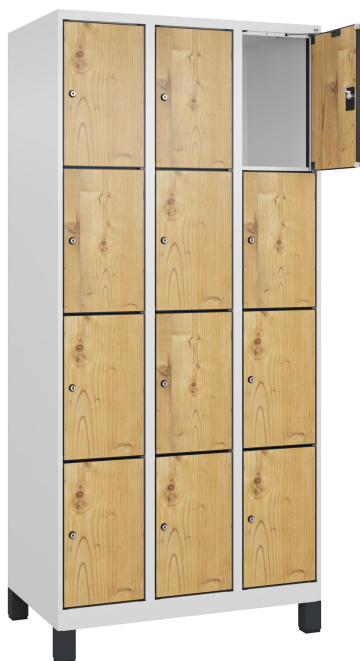

C+P Evolo PLUS assembled box lockers, feet, 12 cases, 1950x900x500mm

Assembled box locker Evolo PLUS, 3 compartments with 4 cases each, compartment widths 300 mm, body made of sturdy steel construction with high-quality enamel coating for high UV and corrosion resistance, specially break-open protected construction according to level C of DIN 4547, door opening limiter 90 degrees, as protection against overstretching the door, door(s) hinged on the right, Omission label frame, HPL decor doors (solid core), with soft stop, door mounted on bolt hinges, 12 cylinder locks with 2 keys, locking circuit up to 1000 different key numbers, 100 mm high plastic feet for extended corrosion protection, with integrated level adjustment and sleeves to stylishly cover the adjustment screws, conveniently adjustable from the inside and outside, dimensions (H x W x D): 1950 x 900 x 500 mm, Color: RAL 9016 traffic white, Solid-core - doors: natural silver spruce decor, Feet: RAL 7021 black gray

Product advantages:

- + Practical assembled box lockers for locking away personal items, for more order and security
- + Decor doors made of solid-core material (phenolic HPL) for heavy-duty use and a sophisticated look
- + Door opening limiter to protect the door from overstretching and from overlapping with the usable space of the neighboring cabinet
- + Increased corrosion protection thanks to zinc-plated locker base and sturdy feet made of plastic
- + Level adjustment for easy compensation of uneven floors
- + Particularly burglar-resistant construction in accordance with level C of DIN 4547

€1,479.00*

*List price excl. VAT plus shipping costs

Front color:

Depth: 500

Body color: RAL 9016 Traffic white

Substructure: Feet

Door opening angle: 90

lock: cylinder lock

Number of compartments: 3

Height: 1950

Inner depth: 477

Opening dimensions door (height): 415

Weight:

series: Evolo PLUS

Inner width other: 298

Opening dimensions door (width): 240